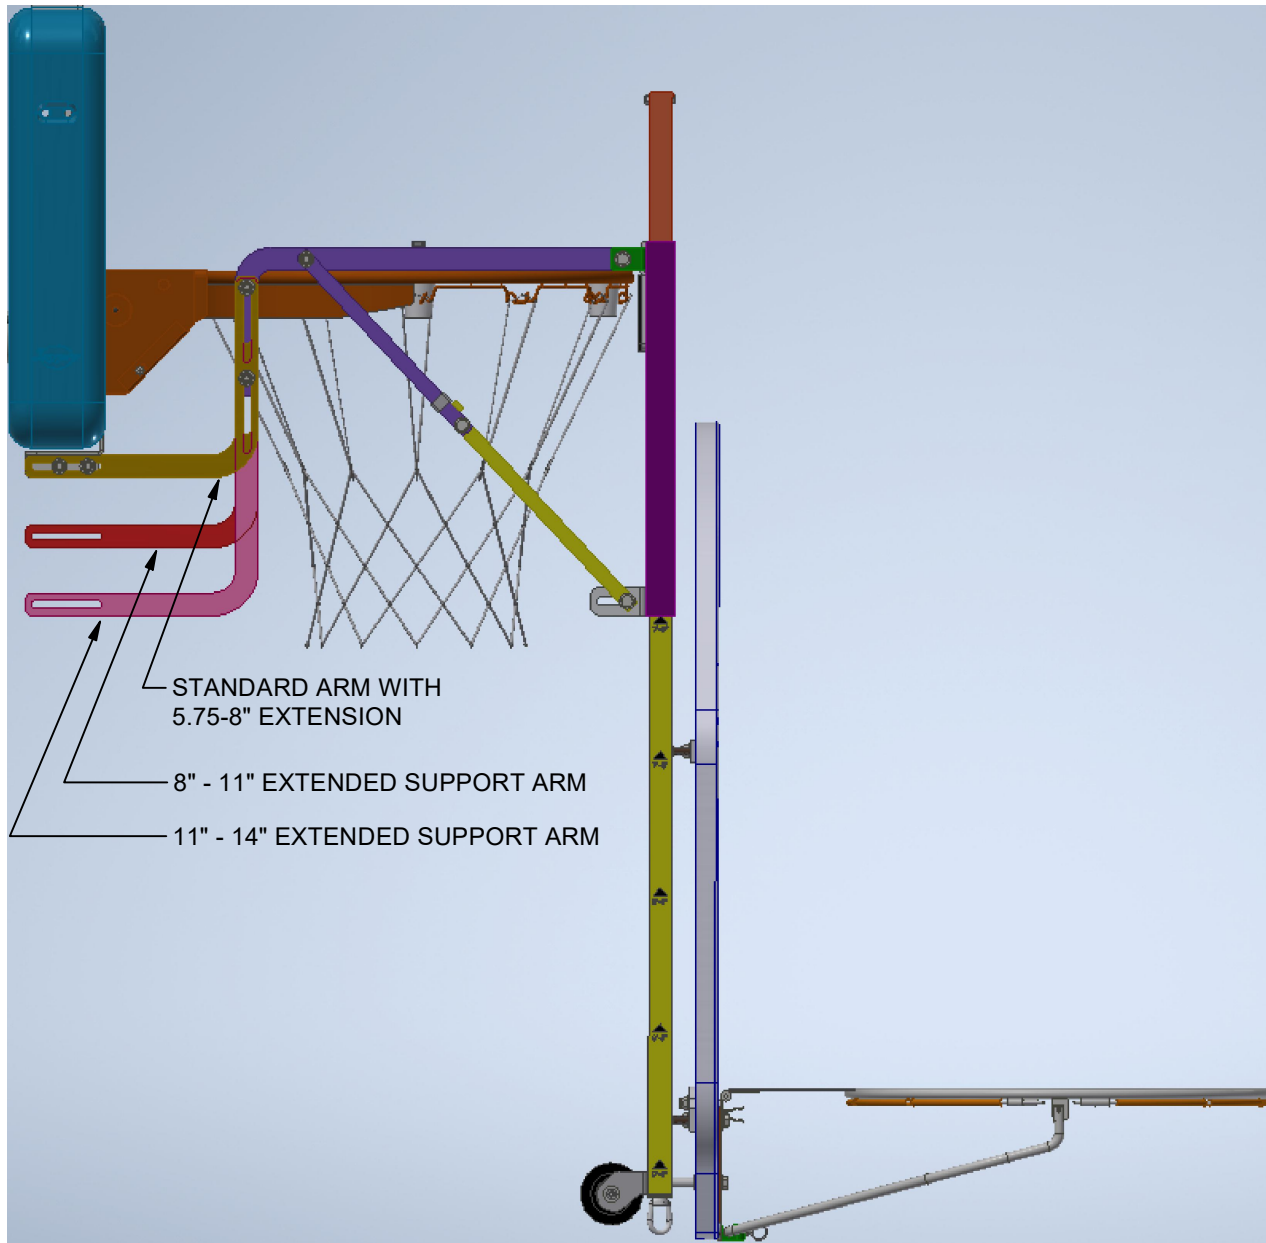

# LC-AKIT - EXTENDED SUPPORT ARM KIT

STANDARD ARM WITH  
5.75-8" EXTENSION

8" - 11" EXTENDED SUPPORT ARM

11" - 14" EXTENDED SUPPORT ARM

- > KIT IS FOR ONE LC-6 LITTLE CHAMP EASY ADJUST BACKBOARD ADAPTER
- > REPLACES STANDARD REAR ARM WITH 5.75 - 8" EXTENSION (LC-6A10)
- > INCLUDES PAIR OF ARMS FOR BOTH 8 - 11" AND 11 - 14" EXTENSION

## LC-AKIT

LITTLE CHAMP EXTENDED SUPPORT ARM KIT

© COPYRIGHT 2022 JAYPRO SPORTS, LLC. ALL RIGHTS RESERVED THIS PRINT IS THE PROPERTY OF JAYPRO SPORTS, LLC. AND MAY NOT BE REPRODUCED WITHOUT WRITTEN PERMISSION